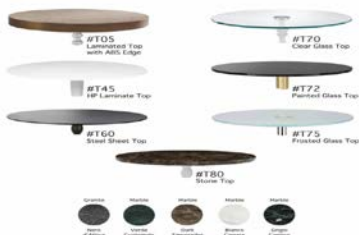

22" Diameter Top For Café table Stock Available In:

BIJOUX TABLE TOPS